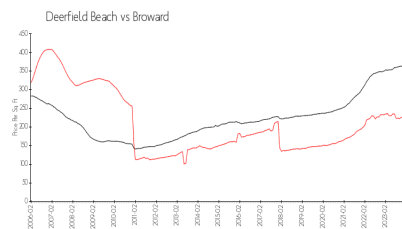

Prescott at Century Village East (A to O)

1-300 Prescott, Deerfield Beach, FL, Broward 33442

Building Information

Number of units:	300
Number of active listings for rent:	2
Number of active listings for sale:	7
Building inventory for sale:	2%
Number of sales over the last 12 months:	18
Number of sales over the last 6 months:	10
Number of sales over the last 3 months:	6

Built in 1977 - 300 units - 2 floors

Market Information

Prescott at Century Village East (A to O): \$176/sq. ft.
Deerfield Beach: \$220/sq. ft.

Deerfield Beach: \$220/sq. ft.
Broward: \$349/sq. ft.

Inventory for Sale