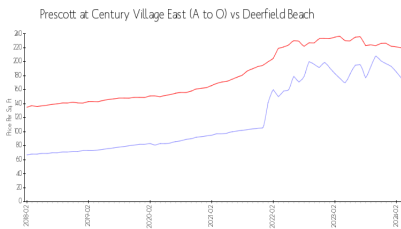

Prescott at Century Village East (A to O)

1-300 Prescott, Deerfield Beach, FL, Broward 33442

Building Information

Number of units:	300
Number of active listings for rent:	2
Number of active listings for sale:	7
Building inventory for sale:	2%
Number of sales over the last 12 months:	18
Number of sales over the last 6 months:	10
Number of sales over the last 3 months:	6

Built in 1977 - 300 units - 2 floors

Market Information

Prescott at Century Village East (A to O): \$176/sq. ft.
Deerfield Beach: \$220/sq. ft.

Deerfield Beach: \$220/sq. ft.
Broward: \$349/sq. ft.

Inventory for Sale