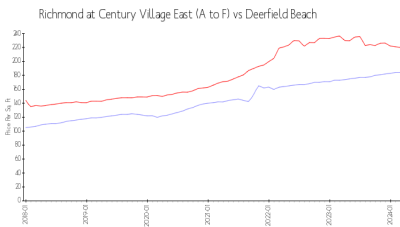

## Market Information

Richmond at Century Village East (A to F): \$184/sq. ft.  
 Deerfield Beach: \$220/sq. ft.

Deerfield Beach: \$220/sq. ft.  
 Broward: \$349/sq. ft.