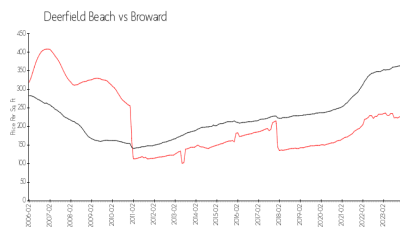

## Market Information

Richmond at Century Village East (A to F): \$184/sq. ft.  
 Deerfield Beach: \$220/sq. ft.

Deerfield Beach: \$220/sq. ft.  
 Broward: \$349/sq. ft.