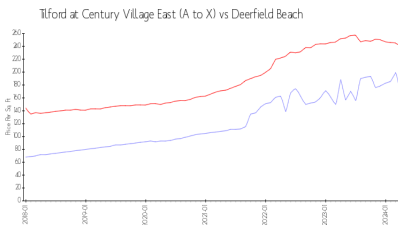

Tilford at Century Village East (A to X)

1-532 Tilford, Deerfield Beach, FL, Broward 33442

Building Information

Number of units:	532
Number of active listings for rent:	1
Number of active listings for sale:	23
Building inventory for sale:	4%
Number of sales over the last 12 months:	20
Number of sales over the last 6 months:	5
Number of sales over the last 3 months:	3

Century Village East
 Address: 3501 West Dr,
 Deerfield Beach, FL 33442
 Phone: (954) 421-5566
<https://centuryvillageeast.com/coocve/>

Built in 1978/1981 - 532 units - 4 floors

Market Information

Tilford at Century Village East (A to X): \$165/sq. ft.
 Deerfield Beach: \$240/sq. ft.

Deerfield Beach: \$240/sq. ft.
 Broward: \$351/sq. ft.

Inventory for Sale

Tilford at Century Village East (A to X)	4%
Deerfield Beach	3%
Broward	4%

Avg. Time to Close Over Last 12 Months

Tilford at Century Village East (A to X)	61 days
Deerfield Beach	60 days
Broward	67 days