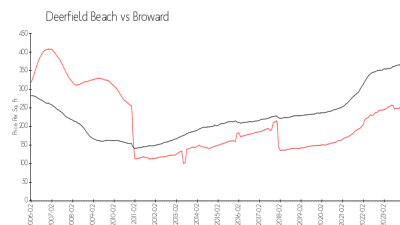

Tilford at Century Village East (A to X)

1-532 Tilford, Deerfield Beach, FL, Broward 33442

Building Information

Number of units:	532
Number of active listings for rent:	1
Number of active listings for sale:	23
Building inventory for sale:	4%
Number of sales over the last 12 months:	20
Number of sales over the last 6 months:	5
Number of sales over the last 3 months:	3

Century Village East
 Address: 3501 West Dr,
 Deerfield Beach, FL 33442
 Phone: (954) 421-5566
<https://centuryvillageeast.com/coocve/>

Built in 1978/1981 - 532 units - 4 floors

Market Information

Tilford at Century Village East (A to X): \$165/sq. ft.
 Deerfield Beach: \$240/sq. ft.

Deerfield Beach: \$240/sq. ft.
 Broward: \$351/sq. ft.

Inventory for Sale

Tilford at Century Village East (A to X)	4%
Deerfield Beach	3%
Broward	4%

Avg. Time to Close Over Last 12 Months

Tilford at Century Village East (A to X)	61 days
Deerfield Beach	60 days
Broward	67 days