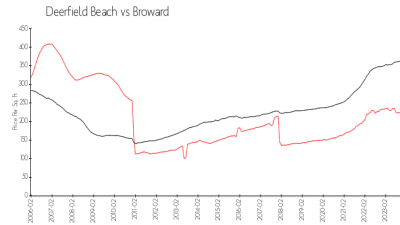

### Market Information

Tivoli Trace 522-523-5 \$285/sq. ft.  
 45-567-588-610-632-6  
 55&677:  
 Deerfield Beach: \$220/sq. ft.

Deerfield Beach: \$220/sq. ft.  
 Broward: \$349/sq. ft.