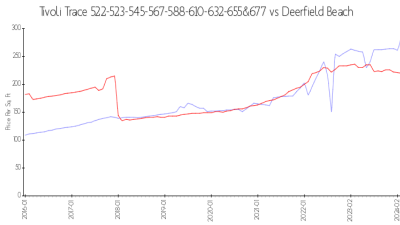

### Market Information

Tivoli Trace 522-523-5 \$285/sq. ft.  
 45-567-588-610-632-6  
 55&677:  
 Deerfield Beach: \$220/sq. ft.

Deerfield Beach: \$220/sq. ft.  
 Broward: \$349/sq. ft.