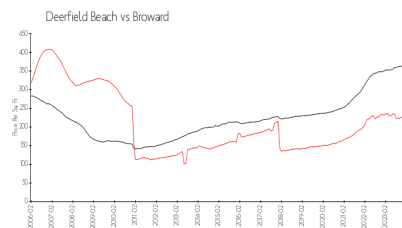

## Market Information

Water's Edge at Deerfield: \$187/sq. ft.  
 Deerfield Beach: \$220/sq. ft.

Deerfield Beach: \$220/sq. ft.  
 Broward: \$349/sq. ft.