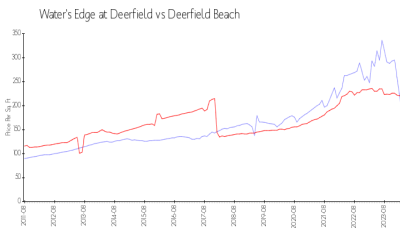

## Market Information

Water's Edge at Deerfield: \$187/sq. ft.  
 Deerfield Beach: \$220/sq. ft.

Deerfield Beach: \$220/sq. ft.  
 Broward: \$349/sq. ft.