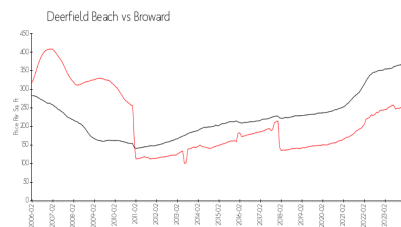

Waters Edge Towers 4550&4570

4550 NW 18 Ave, Deerfield Beach, FL, Broward 33064

Building Information

Number of units:	140
Number of active listings for rent:	0
Number of active listings for sale:	4
Building inventory for sale:	2%
Number of sales over the last 12 months:	7
Number of sales over the last 6 months:	1
Number of sales over the last 3 months:	1

Waters Edge Towers
Address: 4570 NW 18th Ave,
Pompano Beach, FL 33064
Phone: +1 954-781-8492
<https://watersedgetowers.org/>

Built in 1980 - 140 units - 7 floors

Market Information

Waters Edge Towers 4550&4570: \$214/sq. ft.
Deerfield Beach: \$240/sq. ft.