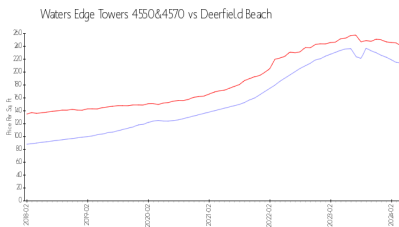

Waters Edge Towers 4550&4570

4550 NW 18 Ave, Deerfield Beach, FL, Broward 33064

Building Information

Number of units:	140
Number of active listings for rent:	0
Number of active listings for sale:	4
Building inventory for sale:	2%
Number of sales over the last 12 months:	7
Number of sales over the last 6 months:	1
Number of sales over the last 3 months:	1

Waters Edge Towers
Address: 4570 NW 18th Ave,
Pompano Beach, FL 33064
Phone: +1 954-781-8492
<https://watersedgetowers.org/>

Built in 1980 - 140 units - 7 floors

Market Information

Waters Edge Towers 4550&4570: \$214/sq. ft.
Deerfield Beach: \$240/sq. ft.