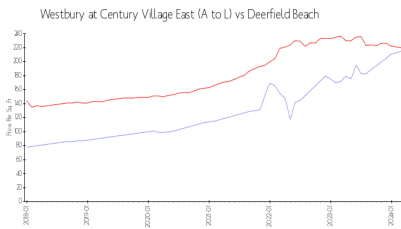

Market Information

Westbury at Century Village East (A to L):	$215/sq. ft.	Deerfield Beach:	$220/sq. ft.
Deerfield Beach:	$220/sq. ft.	Broward:	$349/sq. ft.

Inventory for Sale

Westbury at Century Village East (A to L)	1%
Deerfield Beach	2%
Broward	3%

Avg. Time to Close Over Last 12 Months

Westbury at Century Village East (A to L)	66 days
Deerfield Beach	60 days
Broward	66 days