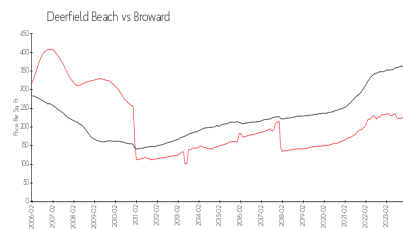

## Market Information

Westbury at Century Village East (A to L):	\$215/sq. ft.	Deerfield Beach:	\$220/sq. ft.
Deerfield Beach:	\$220/sq. ft.	Broward:	\$349/sq. ft.