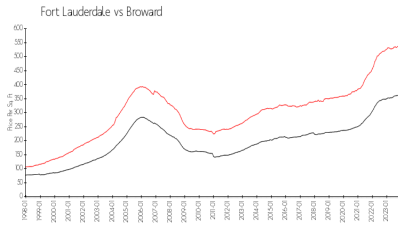

Birch Crest

336 N Birch Rd, Fort Lauderdale, FL, Broward 33304

Building Information

Number of units: 117
 Number of active listings for rent: 0
 Number of active listings for sale: 0
 Building inventory for sale:
 Number of sales over the last 12 months: 6%%
 Number of sales over the last 6 months: 3
 Number of sales over the last 3 months: 1

Birch Crest Apartments
 336 N Birch Rd Ofc
 Fort Lauderdale, FL 33304
 (954) 463-2835

Built in 1969 - 117 units - 16 floors

Market Information

Birch Crest: \$513/sq. ft.
 Fort Lauderdale: \$547/sq. ft.

Fort Lauderdale: \$547/sq. ft.
 Broward: \$349/sq. ft.