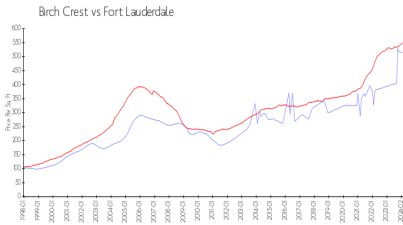

Birch Crest

336 N Birch Rd, Fort Lauderdale, FL, Broward 33304

Building Information

Number of units: 117
 Number of active listings for rent: 0
 Number of active listings for sale: 0
 Building inventory for sale:
 Number of sales over the last 12 months: 6%%
 Number of sales over the last 6 months: 3
 Number of sales over the last 3 months: 1

Birch Crest Apartments
 336 N Birch Rd Ofc
 Fort Lauderdale, FL 33304
 (954) 463-2835

Built in 1969 - 117 units - 16 floors

Market Information

Birch Crest: \$513/sq. ft.
 Fort Lauderdale: \$547/sq. ft.

Fort Lauderdale: \$547/sq. ft.
 Broward: \$349/sq. ft.