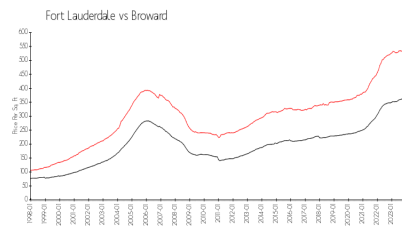

Market Information

Commodore: $458/sq. ft.
Fort Lauderdale: $547/sq. ft.

Fort Lauderdale: $547/sq. ft.
Broward: $349/sq. ft.

Inventory for Sale

Commodore 3%
Fort Lauderdale 4%
Broward 3%

Avg. Time to Close Over Last 12 Months

Commodore 116 days
Fort Lauderdale 75 days
Broward 66 days