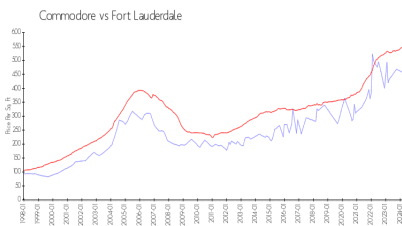

Market Information

Commodore: $458/sq. ft.
Fort Lauderdale: $547/sq. ft.

Fort Lauderdale: $547/sq. ft.
Broward: $349/sq. ft.

Inventory for Sale

Commodore 3%
Fort Lauderdale 4%
Broward 3%

Avg. Time to Close Over Last 12 Months

Commodore 116 days
Fort Lauderdale 75 days
Broward 66 days