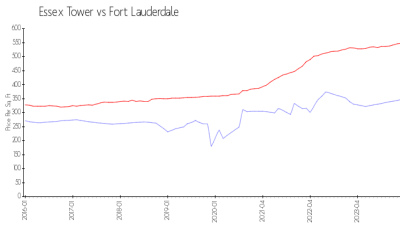

Essex Tower

340 Sunset Dr, Fort Lauderdale, FL, Broward 33301

Building Information

Number of units: 170
 Number of active listings for rent: 1
 Number of active listings for sale: 8
 Building inventory for sale: 4%
 Number of sales over the last 12 months: 7
 Number of sales over the last 6 months: 2
 Number of sales over the last 3 months: 2

Essex Tower Condominium Association
 340 Sunset Dr Apt 610
 Fort Lauderdale, FL 33301
 Phone number (954) 467-3311

Built in 1978 - 170 units - 18 floors

Market Information

Essex Tower: \$347/sq. ft.
 Fort Lauderdale: \$547/sq. ft.