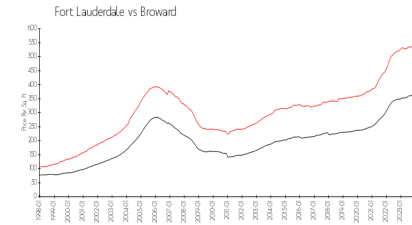

Market Information

Essex Tower: $347/sq. ft.
Fort Lauderdale: $547/sq. ft.

Fort Lauderdale: $547/sq. ft.
Broward: $349/sq. ft.

Inventory for Sale

Essex Tower 4%
Fort Lauderdale 4%
Broward 3%

Avg. Time to Close Over Last 12 Months

Essex Tower 87 days
Fort Lauderdale 75 days
Broward 66 days