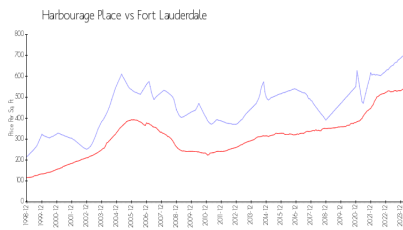

Harbourage Place

3055 Harbor Dr, Fort Lauderdale, FL, Broward 33316

Building Information

Number of units:	44
Number of active listings for rent:	0
Number of active listings for sale:	2
Building inventory for sale:	4%
Number of sales over the last 12 months:	2
Number of sales over the last 6 months:	0
Number of sales over the last 3 months:	0

Harbourage Place Condominium
(954)779-1081

Built in 1999 - 44 units - 22 floors

Market Information

Harbourage Place: \$709/sq. ft.
Fort Lauderdale: \$528/sq. ft.

Fort Lauderdale: \$528/sq. ft.
Broward: \$349/sq. ft.