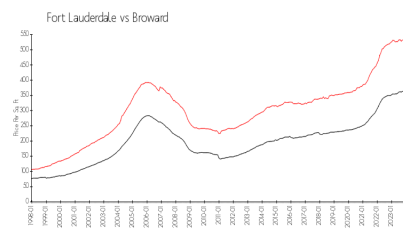

Harbourage Place Condominium
(954)779-1081

Built in 1999 - 44 units - 22 floors

Market Information

Harbourage Place: \$709/sq. ft.
Fort Lauderdale: \$528/sq. ft.

Fort Lauderdale: \$528/sq. ft.
Broward: \$349/sq. ft.

Inventory for Sale

Harbourage Place	4%
Fort Lauderdale	4%
Broward	4%

Avg. Time to Close Over Last 12 Months

Harbourage Place	161 days
Fort Lauderdale	76 days
Broward	67 days