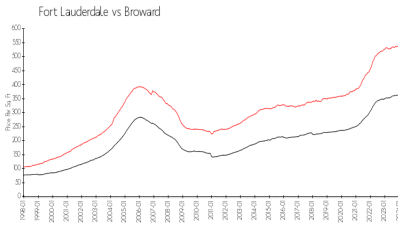

## Market Information

Leisure Beach: \$534/sq. ft.  
 Fort Lauderdale: \$547/sq. ft.

Fort Lauderdale: \$547/sq. ft.  
 Broward: \$349/sq. ft.