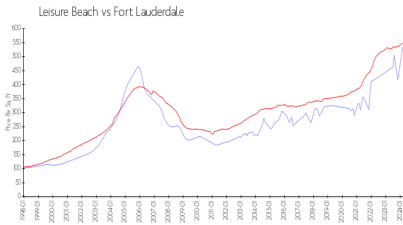

## Market Information

Leisure Beach: \$534/sq. ft.  
 Fort Lauderdale: \$547/sq. ft.

Fort Lauderdale: \$547/sq. ft.  
 Broward: \$349/sq. ft.