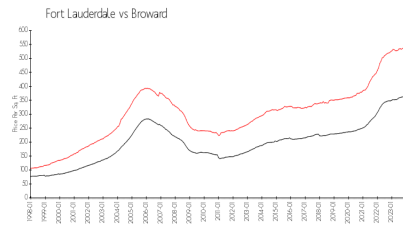

Portside Yacht Club
 Address: 37 Portside Dr,
 Fort Lauderdale, FL 33316

Built in 1981 - 39 units - 3 floors

Market Information

Portside Yacht Club: \$748/sq. ft.
 Fort Lauderdale: \$547/sq. ft.

Fort Lauderdale: \$547/sq. ft.
 Broward: \$349/sq. ft.

Inventory for Sale

Portside Yacht Club	5%
Fort Lauderdale	4%
Broward	3%

Avg. Time to Close Over Last 12 Months

Portside Yacht Club	88 days
Fort Lauderdale	75 days
Broward	66 days