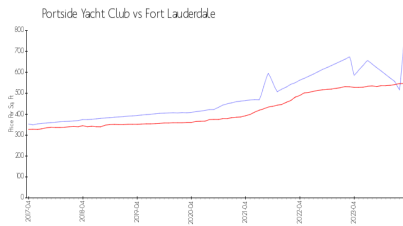

Portside Yacht Club

1-40 Port side Dr, Fort Lauderdale, FL, Broward 33316

Building Information

Number of units:	39
Number of active listings for rent:	0
Number of active listings for sale:	2
Building inventory for sale:	5%
Number of sales over the last 12 months:	3
Number of sales over the last 6 months:	2
Number of sales over the last 3 months:	2

Portside Yacht Club
 Address: 37 Portside Dr,
 Fort Lauderdale, FL 33316

Built in 1981 - 39 units - 3 floors

Market Information

Portside Yacht Club: \$748/sq. ft.
 Fort Lauderdale: \$547/sq. ft.

Fort Lauderdale: \$547/sq. ft.
 Broward: \$349/sq. ft.