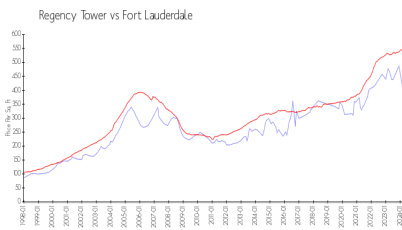

Regency Tower Condo Association
 (954) 566-8606

Built in 1970 - 203 units - 19 floors

Market Information

Regency Tower: \$409/sq. ft.
 Fort Lauderdale: \$547/sq. ft.

Fort Lauderdale: \$547/sq. ft.
 Broward: \$349/sq. ft.