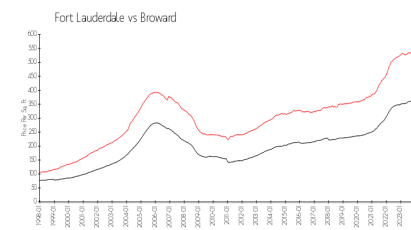

Regency Tower Condo Association
 (954) 566-8606

Built in 1970 - 203 units - 19 floors

Market Information

Regency Tower: \$409/sq. ft.
 Fort Lauderdale: \$547/sq. ft.

Fort Lauderdale: \$547/sq. ft.
 Broward: \$349/sq. ft.