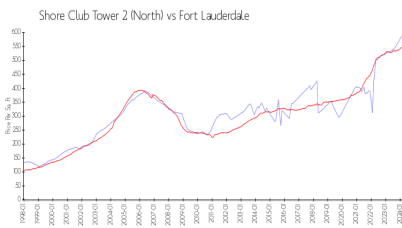

## Market Information

Shore Club Tower 2 (North): \$593/sq. ft.  
Fort Lauderdale: \$547/sq. ft.

Fort Lauderdale: \$547/sq. ft.  
Broward: \$349/sq. ft.