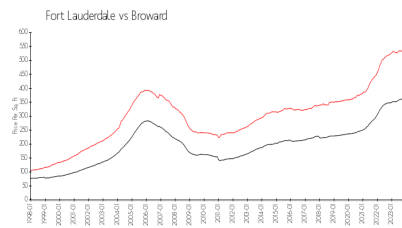

## Market Information

Shore Club Tower 2 (North): \$593/sq. ft.  
Fort Lauderdale: \$547/sq. ft.

Fort Lauderdale: \$547/sq. ft.  
Broward: \$349/sq. ft.