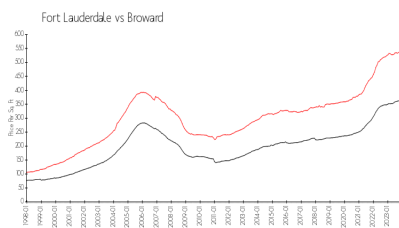

Tower at Port Royale

3200 Port Royale Dr N, Fort Lauderdale, FL, Broward 33308

Building Information

Number of units:	230
Number of active listings for rent:	3
Number of active listings for sale:	19
Building inventory for sale:	8%
Number of sales over the last 12 months:	15
Number of sales over the last 6 months:	6
Number of sales over the last 3 months:	4

building management office :
954-776-0233.

Built in 1981 - 230 units - 20 floors

Market Information

Tower at Port Royale: \$394/sq. ft.
Fort Lauderdale: \$547/sq. ft.

Fort Lauderdale: \$547/sq. ft.
Broward: \$349/sq. ft.