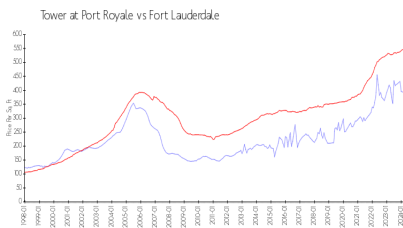

Tower at Port Royale

3200 Port Royale Dr N, Fort Lauderdale, FL, Broward 33308

Building Information

Number of units:	230
Number of active listings for rent:	3
Number of active listings for sale:	19
Building inventory for sale:	8%
Number of sales over the last 12 months:	15
Number of sales over the last 6 months:	6
Number of sales over the last 3 months:	4

building management office :
954-776-0233.

Built in 1981 - 230 units - 20 floors

Market Information

Tower at Port Royale: \$394/sq. ft.
Fort Lauderdale: \$547/sq. ft.

Fort Lauderdale: \$547/sq. ft.
Broward: \$349/sq. ft.