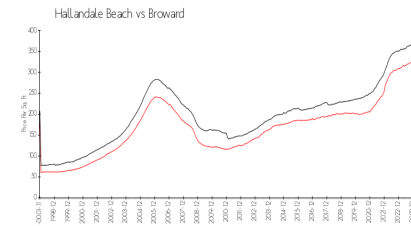

La Mer Condominium Association
 (954) 458-4757

Built in 1974 - 168 units - 23 floors

Market Information

La Mer East: \$545/sq. ft.
 Hallandale Beach: \$325/sq. ft.

Hallandale Beach: \$325/sq. ft.
 Broward: \$353/sq. ft.

Inventory for Sale

La Mer East: 0%
 Hallandale Beach: 4%
 Broward: 4%

Avg. Time to Close Over Last 12 Months

La Mer East: 43 days
 Hallandale Beach: 77 days
 Broward: 68 days