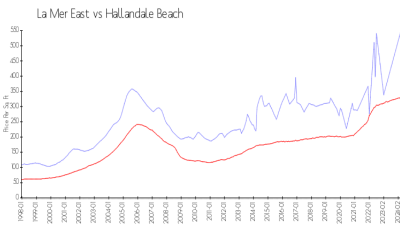

La Mer East

1890 S Ocean Dr, Hallandale Beach, FL, Broward 33009

Building Information

Number of units: 168
 Number of active listings for rent: 2
 Number of active listings for sale: 1
 Building inventory for sale: 0%
 Number of sales over the last 12 months: 2
 Number of sales over the last 6 months: 2
 Number of sales over the last 3 months: 1

La Mer Condominium Association
 (954) 458-4757

Built in 1974 - 168 units - 23 floors

Market Information

La Mer East: \$545/sq. ft.
 Hallandale Beach: \$325/sq. ft.

Hallandale Beach: \$325/sq. ft.
 Broward: \$353/sq. ft.