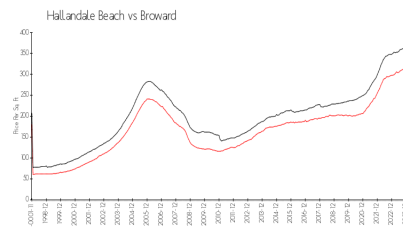

## Market Information

Paradise Towers: \$337/sq. ft.  
 Hallandale Beach: \$319/sq. ft.

Hallandale Beach: \$319/sq. ft.  
 Broward: \$349/sq. ft.