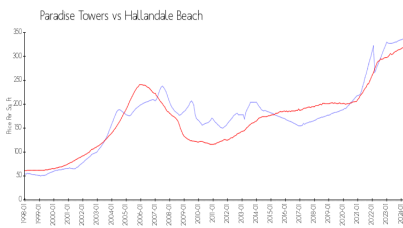

## Market Information

Paradise Towers: \$337/sq. ft.  
 Hallandale Beach: \$319/sq. ft.

Hallandale Beach: \$319/sq. ft.  
 Broward: \$349/sq. ft.