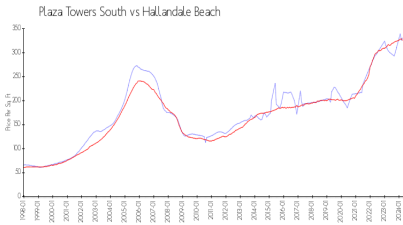

Plaza Towers South

1849 S Ocean Dr, Hallandale Beach, FL, Broward 33009

Building Information

Number of units:	210
Number of active listings for rent:	1
Number of active listings for sale:	4
Building inventory for sale:	1%
Number of sales over the last 12 months:	5
Number of sales over the last 6 months:	1
Number of sales over the last 3 months:	1

Condominium Association Of Plaza Towers South Inc
 1849 S Ocean Drive
 Hallandale Beach, FL 33009-4969
 (954) 456-2816

Built in 1971 - 210 units - 17 floors

Market Information

Plaza Towers South: \$331/sq. ft.
 Hallandale Beach: \$325/sq. ft.