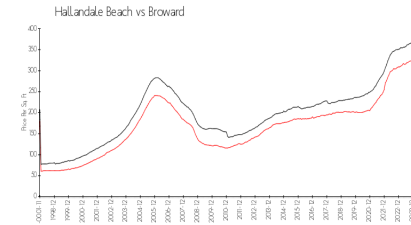

Plaza Towers South

1849 S Ocean Dr, Hallandale Beach, FL, Broward 33009

Building Information

Number of units:	210
Number of active listings for rent:	1
Number of active listings for sale:	4
Building inventory for sale:	1%
Number of sales over the last 12 months:	5
Number of sales over the last 6 months:	1
Number of sales over the last 3 months:	1

Condominium Association Of Plaza Towers South Inc
 1849 S Ocean Drive
 Hallandale Beach, FL 33009-4969
 (954) 456-2816

Built in 1971 - 210 units - 17 floors

Market Information

Plaza Towers South: \$331/sq. ft.
 Hallandale Beach: \$325/sq. ft.