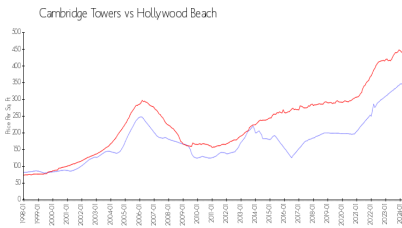

Cambridge Towers

1601 S Ocean Dr, Hollywood Beach, FL, Broward 33019

Building Information

Number of units:	63
Number of active listings for rent:	0
Number of active listings for sale:	4
Building inventory for sale:	6%
Number of sales over the last 12 months:	3
Number of sales over the last 6 months:	3
Number of sales over the last 3 months:	3

Cambridge Towers Inc
 1601 S Ocean Drive Hollywood, FL33019
 (954) 925-9308

Built in 1970 - 63 units - 11 floors

Market Information

Cambridge Towers: \$344/sq. ft.
 Hollywood Beach: \$439/sq. ft.

Hollywood Beach: \$439/sq. ft.
 Broward: \$349/sq. ft.