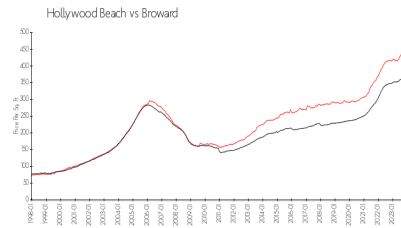

Market Information

Cambridge Towers: $344/sq. ft.
Hollywood Beach: $439/sq. ft.

Hollywood Beach: $439/sq. ft.
Broward: $349/sq. ft.

Inventory for Sale

Cambridge Towers	6%
Hollywood Beach	5%
Broward	3%

Avg. Time to Close Over Last 12 Months

Cambridge Towers	26 days
Hollywood Beach	83 days
Broward	66 days