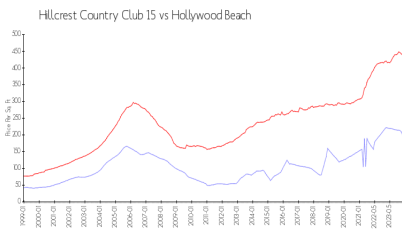

## Market Information

Hillcrest Country Club 15: \$200/sq. ft.  
 Hollywood Beach: \$439/sq. ft.

Hollywood Beach: \$439/sq. ft.  
 Broward: \$349/sq. ft.