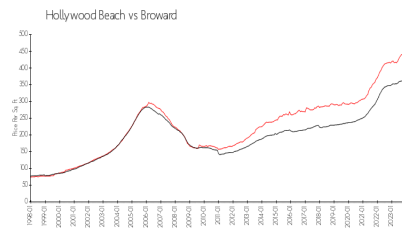

## Market Information

Hillcrest Country Club 15: \$200/sq. ft.  
 Hollywood Beach: \$439/sq. ft.

Hollywood Beach: \$439/sq. ft.  
 Broward: \$349/sq. ft.