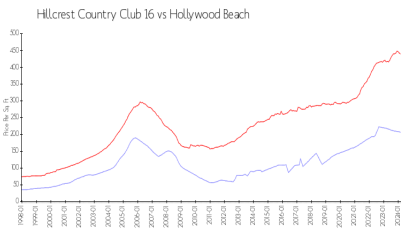

Market Information

Hillcrest Country Club 16: $206/sq. ft.
Hollywood Beach: $439/sq. ft.

Hollywood Beach: $439/sq. ft.
Broward: $349/sq. ft.

Inventory for Sale

Hillcrest Country Club 16
Hollywood Beach
0%%

Broward

Avg. Time to Close Over Last 12 Months

Hillcrest Country Club 16: 6 days
Hollywood Beach: 84 days
Broward: 66 days