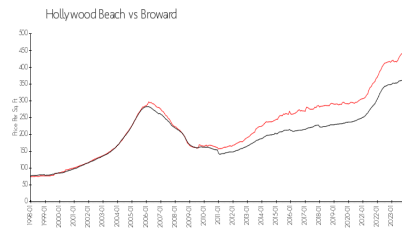

Market Information

Hillcrest Country Club 16: $206/sq. ft.
Hollywood Beach: $439/sq. ft.

Hollywood Beach: $439/sq. ft.
Broward: $349/sq. ft.

Inventory for Sale

Hillcrest Country Club 16
Hollywood Beach
0%%

Broward

Avg. Time to Close Over Last 12 Months

Hillcrest Country Club 16: 6 days
Hollywood Beach: 84 days
Broward: 66 days