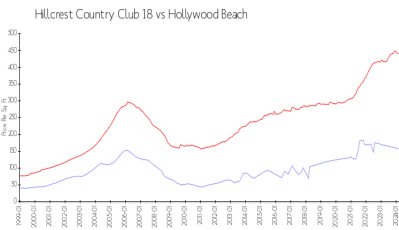

Market Information

Hillcrest Country Club 18: $156/sq. ft.
Hollywood Beach: $439/sq. ft.

Hollywood Beach: $439/sq. ft.
Broward: $349/sq. ft.

Inventory for Sale

Hillcrest Country Club 18	3%
Hollywood Beach	5%
Broward	3%

Avg. Time to Close Over Last 12 Months

Hillcrest Country Club 18	36 days
Hollywood Beach	84 days
Broward	66 days