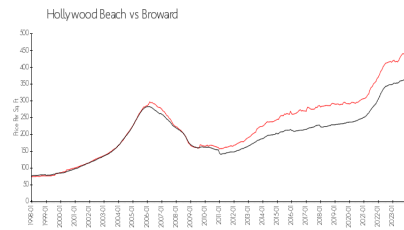

Market Information

Hillcrest Country Club 18: $156/sq. ft.
Hollywood Beach: $439/sq. ft.

Hollywood Beach: $439/sq. ft.
Broward: $349/sq. ft.

Inventory for Sale

Hillcrest Country Club 18	3%
Hollywood Beach	5%
Broward	3%

Avg. Time to Close Over Last 12 Months

Hillcrest Country Club 18	36 days
Hollywood Beach	84 days
Broward	66 days