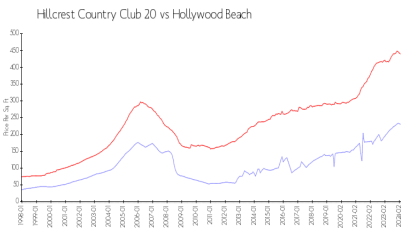

Market Information

Hillcrest Country Club 20: $230/sq. ft.
Hollywood Beach: $439/sq. ft.

Hollywood Beach: $439/sq. ft.
Broward: $349/sq. ft.

Inventory for Sale

Hillcrest Country Club 20
Hollywood Beach
0%%

Broward

Avg. Time to Close Over Last 12 Months

Hillcrest Country Club 20: 28 days
Hollywood Beach: 83 days
Broward: 66 days