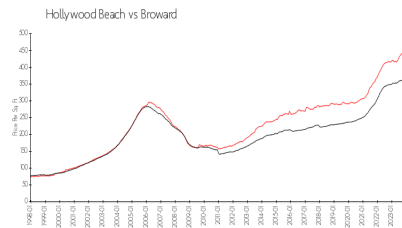

Market Information

Hillcrest Country Club 20: $230/sq. ft.
Hollywood Beach: $439/sq. ft.

Hollywood Beach: $439/sq. ft.
Broward: $349/sq. ft.

Inventory for Sale

Hillcrest Country Club 20
Hollywood Beach
0%%

Broward

Avg. Time to Close Over Last 12 Months

Hillcrest Country Club 20: 28 days
Hollywood Beach: 83 days
Broward: 66 days