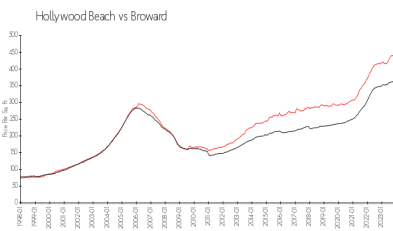

Market Information

Hillcrest Country Club 22: $164/sq. ft.
Hollywood Beach: $439/sq. ft.

Hollywood Beach: $439/sq. ft.
Broward: $349/sq. ft.

Inventory for Sale

Hillcrest Country Club 22	3%
Hollywood Beach	5%
Broward	3%

Avg. Time to Close Over Last 12 Months

Hillcrest Country Club 22	89 days
Hollywood Beach	84 days
Broward	66 days