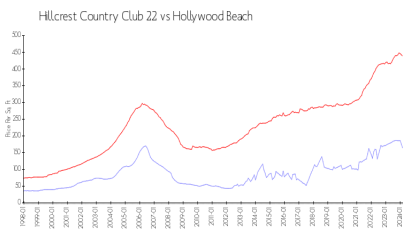

Market Information

Hillcrest Country Club 22: $164/sq. ft.
Hollywood Beach: $439/sq. ft.

Hollywood Beach: $439/sq. ft.
Broward: $349/sq. ft.

Inventory for Sale

Hillcrest Country Club 22	3%
Hollywood Beach	5%
Broward	3%

Avg. Time to Close Over Last 12 Months

Hillcrest Country Club 22	89 days
Hollywood Beach	84 days
Broward	66 days