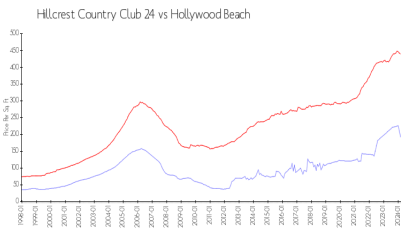

Market Information

Hillcrest Country Club 24: $192/sq. ft.
Hollywood Beach: $439/sq. ft.

Hollywood Beach: $439/sq. ft.
Broward: $349/sq. ft.

Inventory for Sale

Hillcrest Country Club 24: 2%
Hollywood Beach: 5%
Broward: 3%

Avg. Time to Close Over Last 12 Months

Hillcrest Country Club 24: 65 days
Hollywood Beach: 84 days
Broward: 66 days