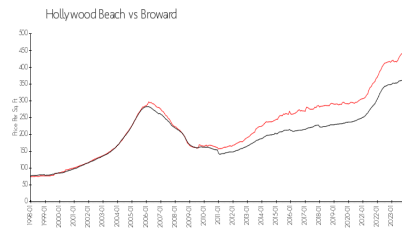

Market Information

Hillcrest Country Club 24: $192/sq. ft.
Hollywood Beach: $439/sq. ft.

Hollywood Beach: $439/sq. ft.
Broward: $349/sq. ft.

Inventory for Sale

Hillcrest Country Club 24: 2%
Hollywood Beach: 5%
Broward: 3%

Avg. Time to Close Over Last 12 Months

Hillcrest Country Club 24: 65 days
Hollywood Beach: 84 days
Broward: 66 days