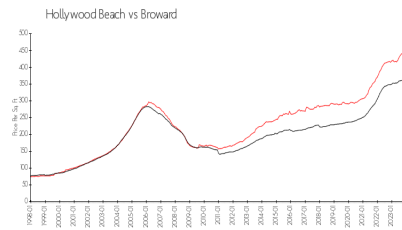

Market Information

Hillcrest Country Club 25: $195/sq. ft.
Hollywood Beach: $439/sq. ft.

Hollywood Beach: $439/sq. ft.
Broward: $349/sq. ft.

Inventory for Sale

Hillcrest Country Club 25: 2%
Hollywood Beach: 5%
Broward: 3%

Avg. Time to Close Over Last 12 Months

Hillcrest Country Club 25: 20 days
Hollywood Beach: 83 days
Broward: 66 days