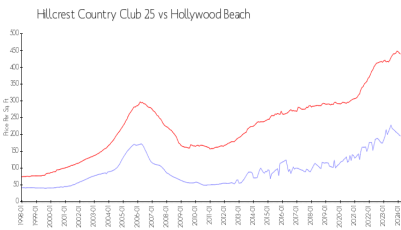

Market Information

Hillcrest Country Club 25: $195/sq. ft.
Hollywood Beach: $439/sq. ft.

Hollywood Beach: $439/sq. ft.
Broward: $349/sq. ft.

Inventory for Sale

Hillcrest Country Club 25: 2%
Hollywood Beach: 5%
Broward: 3%

Avg. Time to Close Over Last 12 Months

Hillcrest Country Club 25: 20 days
Hollywood Beach: 83 days
Broward: 66 days