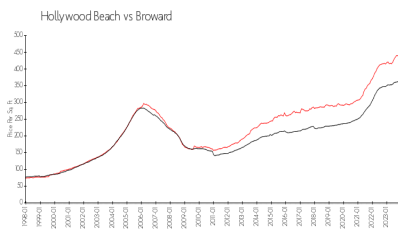

Market Information

Hollywood Station Condos: $272/sq. ft.
Hollywood Beach: $439/sq. ft.

Hollywood Beach: $439/sq. ft.
Broward: $349/sq. ft.

Inventory for Sale

Hollywood Station Condos	3%
Hollywood Beach	5%
Broward	3%

Avg. Time to Close Over Last 12 Months

Hollywood Station Condos	60 days
Hollywood Beach	84 days
Broward	66 days