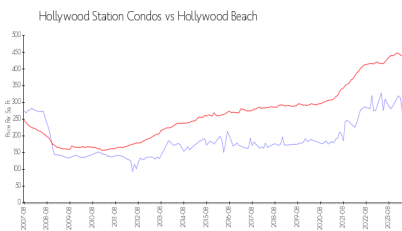

Market Information

Hollywood Station Condos: $272/sq. ft.
Hollywood Beach: $439/sq. ft.

Hollywood Beach: $439/sq. ft.
Broward: $349/sq. ft.

Inventory for Sale

Hollywood Station Condos	3%
Hollywood Beach	5%
Broward	3%

Avg. Time to Close Over Last 12 Months

Hollywood Station Condos	60 days
Hollywood Beach	84 days
Broward	66 days