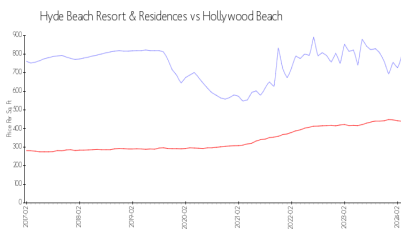

Market Information

Hyde Beach Resort & Residences: $796/sq. ft.
Hollywood Beach: $439/sq. ft.

Hollywood Beach: $439/sq. ft.
Broward: $349/sq. ft.

Inventory for Sale

Hyde Beach Resort & Residences	19%
Hollywood Beach	5%
Broward	3%

Avg. Time to Close Over Last 12 Months

Hyde Beach Resort & Residences	176 days
Hollywood Beach	83 days
Broward	66 days