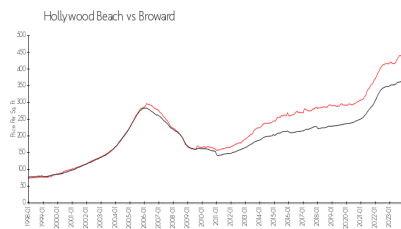

Market Information

Hyde Beach Resort & Residences: $796/sq. ft.
Hollywood Beach: $439/sq. ft.

Hollywood Beach: $439/sq. ft.
Broward: $349/sq. ft.

Inventory for Sale

Hyde Beach Resort & Residences	19%
Hollywood Beach	5%
Broward	3%

Avg. Time to Close Over Last 12 Months

Hyde Beach Resort & Residences	176 days
Hollywood Beach	83 days
Broward	66 days