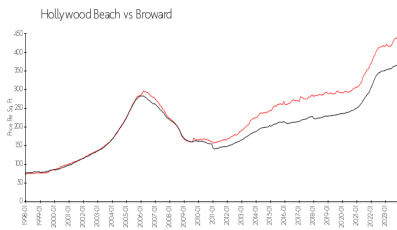

Market Information

Pinehurst Club (410 to 470): $308/sq. ft.
Hollywood Beach: $426/sq. ft.

Hollywood Beach: $426/sq. ft.
Broward: $351/sq. ft.

Inventory for Sale

Pinehurst Club (410 to 470)	3%
Hollywood Beach	5%
Broward	4%

Avg. Time to Close Over Last 12 Months

Pinehurst Club (410 to 470)	30 days
Hollywood Beach	86 days
Broward	67 days