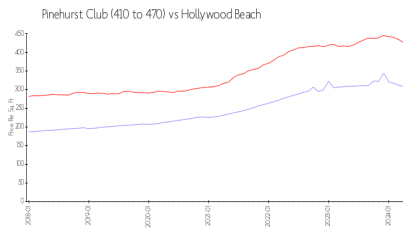

Market Information

Pinehurst Club (410 to 470): $308/sq. ft.
Hollywood Beach: $426/sq. ft.

Hollywood Beach: $426/sq. ft.
Broward: $351/sq. ft.

Inventory for Sale

Pinehurst Club (410 to 470)	3%
Hollywood Beach	5%
Broward	4%

Avg. Time to Close Over Last 12 Months

Pinehurst Club (410 to 470)	30 days
Hollywood Beach	86 days
Broward	67 days