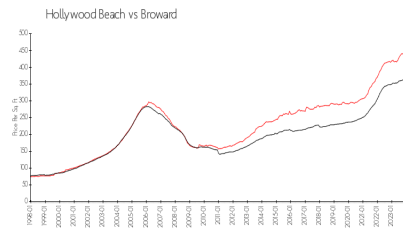

Stratford Towers

1401 S Ocean Dr, Hollywood Beach, FL, Broward 33019

Building Information

Number of units:	57
Number of active listings for rent:	1
Number of active listings for sale:	3
Building inventory for sale:	5%
Number of sales over the last 12 months:	5
Number of sales over the last 6 months:	1
Number of sales over the last 3 months:	1

Built in 1972 - 57 units - 10 floors

Market Information

Stratford Towers: \$342/sq. ft.
Hollywood Beach: \$439/sq. ft.

Hollywood Beach: \$439/sq. ft.
Broward: \$349/sq. ft.

Inventory for Sale

Stratford Towers	5%
Hollywood Beach	5%
Broward	3%