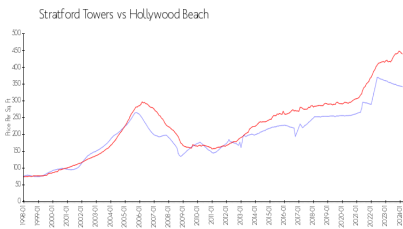

Stratford Towers

1401 S Ocean Dr, Hollywood Beach, FL, Broward 33019

Building Information

Number of units:	57
Number of active listings for rent:	1
Number of active listings for sale:	3
Building inventory for sale:	5%
Number of sales over the last 12 months:	5
Number of sales over the last 6 months:	1
Number of sales over the last 3 months:	1

Built in 1972 - 57 units - 10 floors

Market Information

Stratford Towers: \$342/sq. ft.
Hollywood Beach: \$439/sq. ft.

Hollywood Beach: \$439/sq. ft.
Broward: \$349/sq. ft.

Inventory for Sale

Stratford Towers	5%
Hollywood Beach	5%
Broward	3%