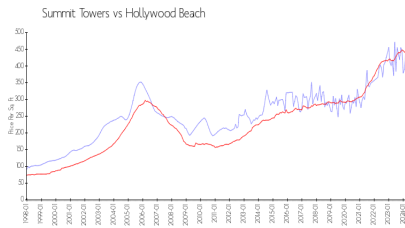

## Market Information

Summit Towers: \$433/sq. ft.  
 Hollywood Beach: \$439/sq. ft.

Hollywood Beach: \$439/sq. ft.  
 Broward: \$349/sq. ft.