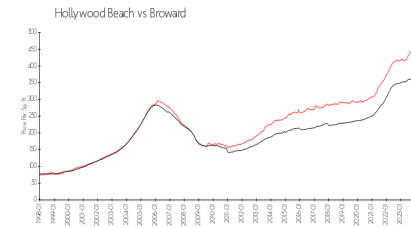

## Market Information

Summit Towers: \$433/sq. ft.  
 Hollywood Beach: \$439/sq. ft.

Hollywood Beach: \$439/sq. ft.  
 Broward: \$349/sq. ft.