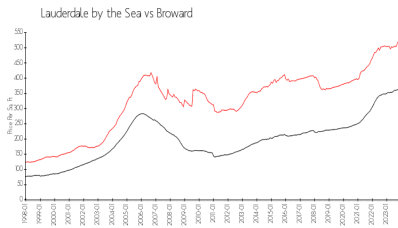

## Market Information

Corniche: \$505/sq. ft.  
 Lauderdale by the Sea: \$503/sq. ft.

Lauderdale by the Sea: \$503/sq. ft.  
 Broward: \$349/sq. ft.