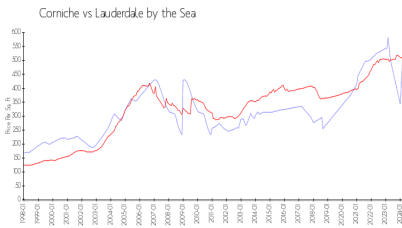

## Market Information

Corniche: \$505/sq. ft.  
 Lauderdale by the Sea: \$503/sq. ft.

Lauderdale by the Sea: \$503/sq. ft.  
 Broward: \$349/sq. ft.