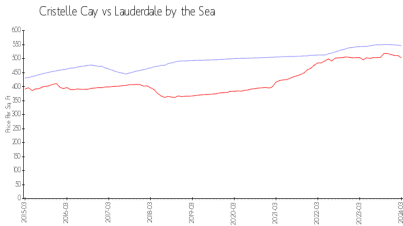

Market Information

Cristelle Cay: $546/sq. ft.
Lauderdale by the Sea: $503/sq. ft.

Lauderdale by the Sea: $503/sq. ft.
Broward: $349/sq. ft.

Inventory for Sale

Cristelle Cay
Lauderdale by the Sea
0%%

Broward

Avg. Time to Close Over Last 12 Months

Cristelle Cay 13 days
Lauderdale by the Sea 79 days
Broward 66 days