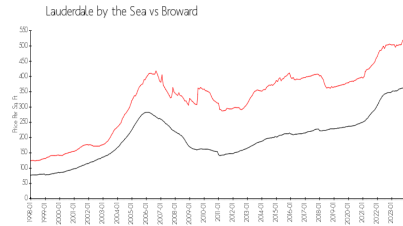

Built in 2005 - 25 units - 15 floors

Market Information

Cristelle Cay: \$546/sq. ft.
 Lauderdale by the Sea: \$503/sq. ft.

Lauderdale by the Sea: \$503/sq. ft.
 Broward: \$349/sq. ft.

Inventory for Sale

Cristelle Cay
 Lauderdale by the Sea
 0%%