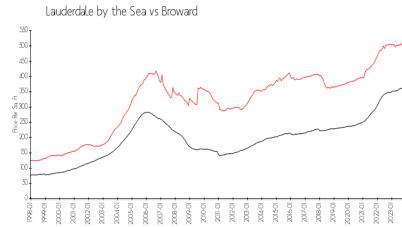

Lauderdale by the Sea: \$503/sq. ft.
 Broward: \$349/sq. ft.

Inventory for Sale

Cristelle
 Lauderdale by the Sea
 0%%

Broward

Avg. Time to Close Over Last 12 Months

Cristelle 83 days
 Lauderdale by the Sea 79 days
 Broward 66 days