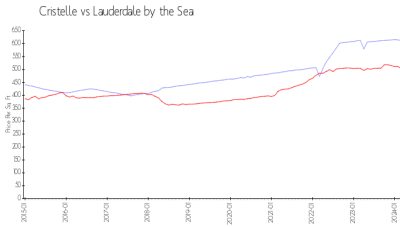

Market Information

Cristelle: $612/sq. ft.
Lauderdale by the Sea: $503/sq. ft.