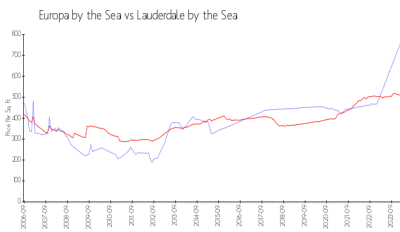

Market Information

Europa by the Sea: $780/sq. ft.
Lauderdale by the Sea: $503/sq. ft.