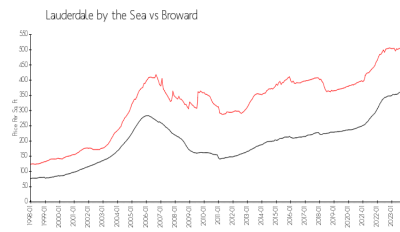

Europa by-the-sea Condominium Association, Inc.
(954) 580-1550

Built in 2006 - 50 units - 15 floors

Market Information

Europa by the Sea: \$780/sq. ft.
Lauderdale by the Sea: \$503/sq. ft.

Lauderdale by the Sea: \$503/sq. ft.
Broward: \$349/sq. ft.

Inventory for Sale

Europa by the Sea	4%
Lauderdale by the Sea	2%
Broward	3%

Avg. Time to Close Over Last 12 Months

Europa by the Sea	212 days
Lauderdale by the Sea	79 days
Broward	66 days