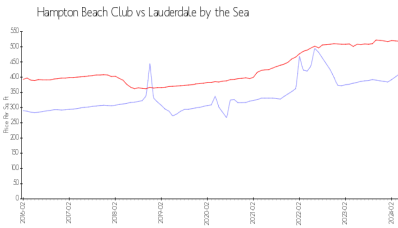

Market Information

Hampton Beach Club: $410/sq. ft.
Lauderdale by the Sea: $518/sq. ft.