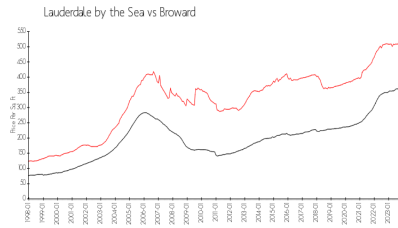

Lauderdale by the Sea: \$518/sq. ft.
 Broward: \$348/sq. ft.

Inventory for Sale

Hampton Beach Club	9%
Lauderdale by the Sea	2%
Broward	3%

Avg. Time to Close Over Last 12 Months

Hampton Beach Club	143 days
Lauderdale by the Sea	79 days
Broward	66 days