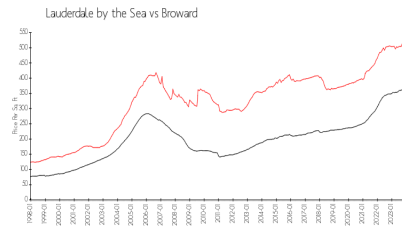

Lauderdale by the Sea: \$503/sq. ft.
 Broward: \$349/sq. ft.

Inventory for Sale

Jade Beach Villas (East & West)	1%
Lauderdale by the Sea	2%
Broward	3%

Avg. Time to Close Over Last 12 Months

Jade Beach Villas (East & West)	46 days
Lauderdale by the Sea	79 days
Broward	66 days