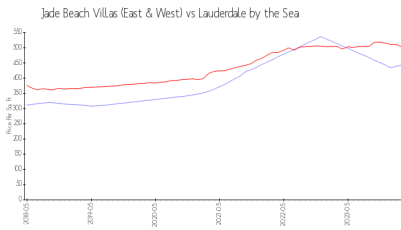

Jade Beach Villas (East & West)

1750 S Ocean Blvd, Lauderdale by the Sea, FL, Broward 33062

Building Information

Number of units:	62
Number of active listings for rent:	0
Number of active listings for sale:	1
Building inventory for sale:	1%
Number of sales over the last 12 months:	5
Number of sales over the last 6 months:	5
Number of sales over the last 3 months:	4

JADE BEACH VILLAS ASSOCIATION, INC.
 1750 S. OCEAN BLVD.,
 LAUDERDALE BY THE SEA, 33062

Built in 1965 - 62 units - 5 floors

Market Information

Jade Beach Villas \$443/sq. ft.
 (East & West):
 Lauderdale by the Sea: \$503/sq. ft.