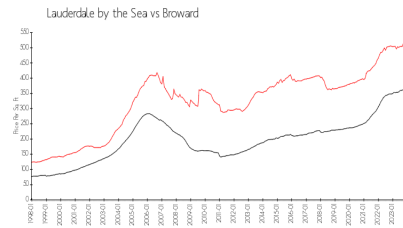

## Market Information

Leisure by the Sea East: \$384/sq. ft.  
 Lauderdale by the Sea: \$349/sq. ft.

Lauderdale by the Sea: \$503/sq. ft.  
 Broward: \$349/sq. ft.