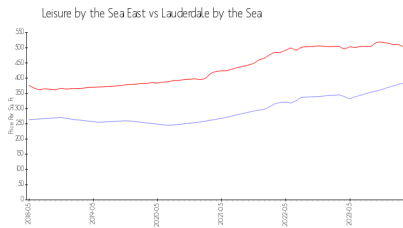

## Market Information

Leisure by the Sea East: \$384/sq. ft.  
 Lauderdale by the Sea: \$349/sq. ft.

Lauderdale by the Sea: \$503/sq. ft.  
 Broward: \$349/sq. ft.