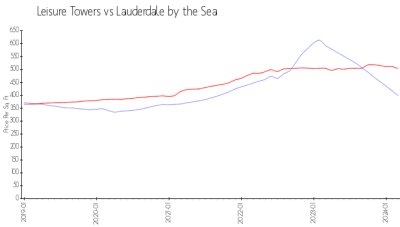

Market Information

Leisure Towers: $399/sq. ft.
Lauderdale by the Sea: $503/sq. ft.