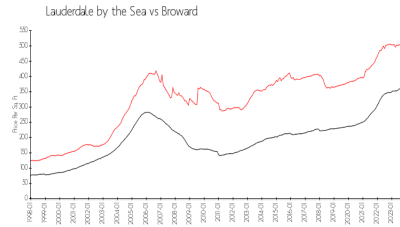

Leisure Towers
 Address: 1500 S Ocean Blvd,
 Pompano Beach, FL 3306
 Phone: +1 954-946-2444

Built in 1970 - 118 units - 17 floors

Market Information

Leisure Towers: \$399/sq. ft.
 Lauderdale by the Sea: \$503/sq. ft.