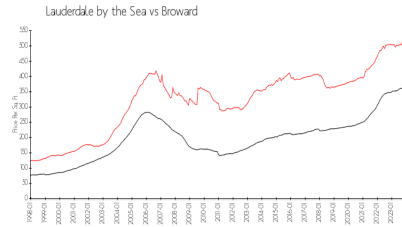

Leisure Gardens Association
 Address: 1481 S Ocean Blvd,
 Pompano Beach, FL 33062
 Phone: +1 954-946-6180

Built in 1967 - 90 units - 3 floors

Market Information

North Leisure Gardens: \$434/sq. ft.
 Lauderdale by the Sea: \$503/sq. ft.

Lauderdale by the Sea: \$503/sq. ft.
 Broward: \$349/sq. ft.

Inventory for Sale

North Leisure Gardens	2%
Lauderdale by the Sea	2%
Broward	3%

Avg. Time to Close Over Last 12 Months

North Leisure Gardens	83 days
Lauderdale by the Sea	79 days
Broward	66 days