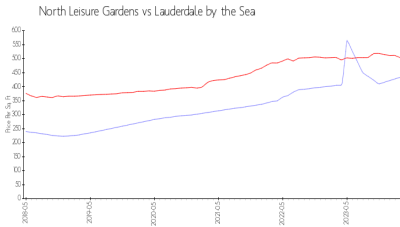

Leisure Gardens Association
 Address: 1481 S Ocean Blvd,
 Pompano Beach, FL 33062
 Phone: +1 954-946-6180

Built in 1967 - 90 units - 3 floors

Market Information

North Leisure Gardens: \$434/sq. ft.
 Lauderdale by the Sea: \$503/sq. ft.