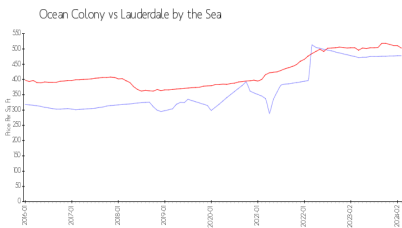

## Market Information

Ocean Colony: \$478/sq. ft.  
Lauderdale by the Sea: \$503/sq. ft.

Lauderdale by the Sea: \$503/sq. ft.  
Broward: \$349/sq. ft.