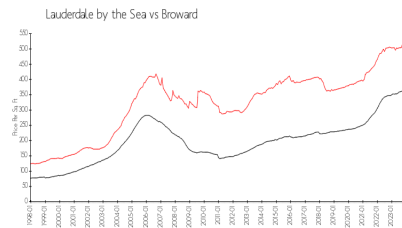

## Market Information

Ocean Colony: \$478/sq. ft.  
Lauderdale by the Sea: \$503/sq. ft.

Lauderdale by the Sea: \$503/sq. ft.  
Broward: \$349/sq. ft.