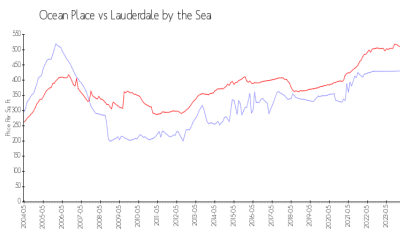

Market Information

Ocean Place: $430/sq. ft.
Lauderdale by the Sea: $503/sq. ft.

Lauderdale by the Sea: $503/sq. ft.
Broward: $349/sq. ft.

Inventory for Sale

Ocean Place	8%
Lauderdale by the Sea	3%
Broward	3%

Avg. Time to Close Over Last 12 Months

Ocean Place	86 days
Lauderdale by the Sea	79 days
Broward	66 days