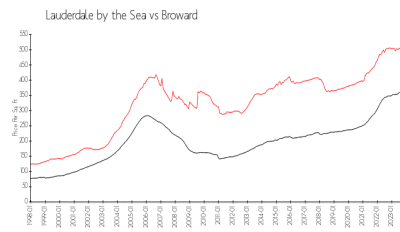

Market Information

Ocean Place: $430/sq. ft.
Lauderdale by the Sea: $503/sq. ft.

Lauderdale by the Sea: $503/sq. ft.
Broward: $349/sq. ft.

Inventory for Sale

Ocean Place	8%
Lauderdale by the Sea	3%
Broward	3%

Avg. Time to Close Over Last 12 Months

Ocean Place	86 days
Lauderdale by the Sea	79 days
Broward	66 days