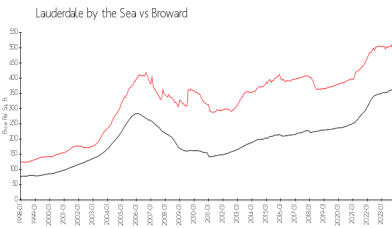

Market Information

Royal Coast: $420/sq. ft.
Lauderdale by the Sea: $503/sq. ft.

Lauderdale by the Sea: $503/sq. ft.
Broward: $349/sq. ft.

Inventory for Sale

Royal Coast 10%
Lauderdale by the Sea 2%
Broward 3%

Avg. Time to Close Over Last 12 Months

Royal Coast 97 days
Lauderdale by the Sea 79 days
Broward 66 days