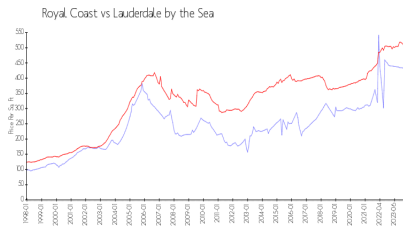

Market Information

Royal Coast: $420/sq. ft.
Lauderdale by the Sea: $503/sq. ft.

Lauderdale by the Sea: $503/sq. ft.
Broward: $349/sq. ft.

Inventory for Sale

Royal Coast 10%
Lauderdale by the Sea 2%
Broward 3%

Avg. Time to Close Over Last 12 Months

Royal Coast 97 days
Lauderdale by the Sea 79 days
Broward 66 days