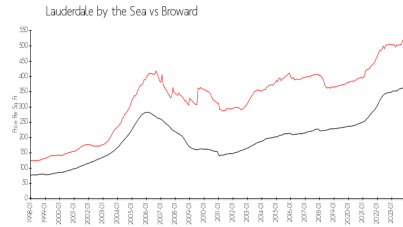

Lauderdale by the Sea: \$503/sq. ft.
 Broward: \$349/sq. ft.

Inventory for Sale

Sea Ranch Club A	1%
Lauderdale by the Sea	2%
Broward	3%

Avg. Time to Close Over Last 12 Months

Sea Ranch Club A	63 days
Lauderdale by the Sea	79 days
Broward	66 days