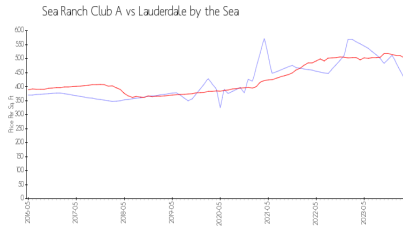

Market Information

Sea Ranch Club A: $431/sq. ft.
Lauderdale by the Sea: $503/sq. ft.