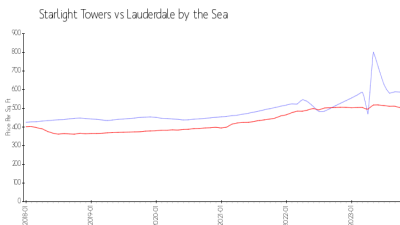

Starlight Towers

6000 N Ocean Blvd, Lauderdale by the Sea, FL, Broward 33308

Building Information

Number of units: 116
 Number of active listings for rent: 1
 Number of active listings for sale: 0
 Building inventory for sale:
 Number of sales over the last 12 months: 0%
 Number of sales over the last 6 months: 3
 Number of sales over the last 3 months: 2

Starlight Towers Condominium
 Address: 6000 N Ocean Blvd,
 Lauderdale-By-The-Sea, FL 33308
 Phone: +1 954-943-4500

Built in 1968 - 116 units - 16 floors

Market Information

Starlight Towers: \$587/sq. ft.
 Lauderdale by the Sea: \$503/sq. ft.