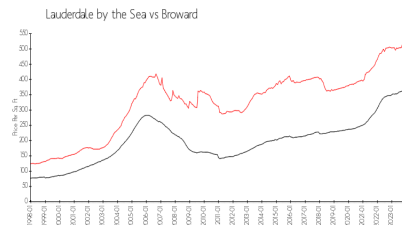

Lauderdale by the Sea: \$503/sq. ft.
 Broward: \$349/sq. ft.

Inventory for Sale

Starlight Towers
 Lauderdale by the Sea
 0%%

Broward

Avg. Time to Close Over Last 12 Months

Starlight Towers 28 days
 Lauderdale by the Sea 79 days
 Broward 66 days