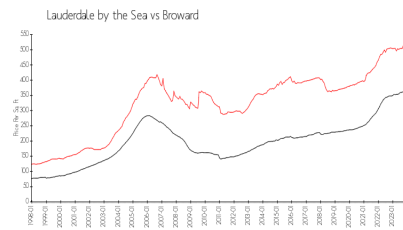

Villas by the Sea 2 Condominium
(954) 492-2056

Built in 2008 - 45 units - 4 floors

Market Information

Villas by the Sea 2: \$531/sq. ft.
Lauderdale by the Sea: \$503/sq. ft.

Lauderdale by the Sea: \$503/sq. ft.
Broward: \$349/sq. ft.

Inventory for Sale

Villas by the Sea 2	6%
Lauderdale by the Sea	2%
Broward	3%

Avg. Time to Close Over Last 12 Months

Villas by the Sea 2	59 days
Lauderdale by the Sea	79 days
Broward	66 days