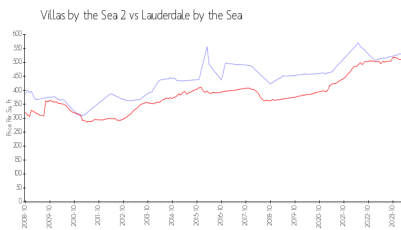

Villas by the Sea 2

4445 el Mar dr, Lauderdale by the Sea, FL, Broward 33308

Building Information

Number of units:	45
Number of active listings for rent:	0
Number of active listings for sale:	3
Building inventory for sale:	6%
Number of sales over the last 12 months:	5
Number of sales over the last 6 months:	4
Number of sales over the last 3 months:	3

Villas by the Sea 2 Condominium
(954) 492-2056

Built in 2008 - 45 units - 4 floors

Market Information

Villas by the Sea 2: \$531/sq. ft.
Lauderdale by the Sea: \$503/sq. ft.

Lauderdale by the Sea: \$503/sq. ft.
Broward: \$349/sq. ft.