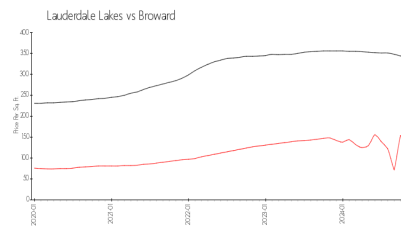

Somerset at Lauderdale Lakes 1 to 8

2801 Somerset Dr, Lauderdale Lakes, FL, Broward 33311

Building Information

Number of units: 576
 Number of active listings for rent: 4
 Number of active listings for sale: 31
 Building inventory for sale: 5%
 Number of sales over the last 12 months: 23
 Number of sales over the last 6 months: 10
 Number of sales over the last 3 months: 3
 Somerset At Lauderdale Lakes
 Address: 2870 Somerset Dr,
 Lauderdale Lakes, FL 33311

Built in 1974 - 576 units - 4 floors

Market Information

Somerset at Lauderdale Lakes 1 to 8: \$111/sq. ft.

Lauderdale Lakes: \$111/sq. ft.

Lauderdale Lakes: \$111/sq. ft.

Broward: \$334/sq. ft.

Inventory for Sale