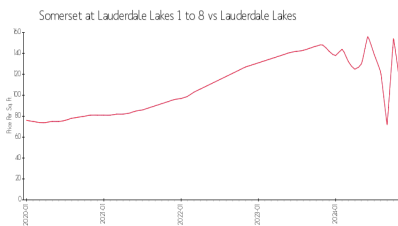

Somerset at Lauderdale Lakes 1 to 8

2801 Somerset Dr, Lauderdale Lakes, FL, Broward 33311

Building Information

Number of units: 576
 Number of active listings for rent: 4
 Number of active listings for sale: 31
 Building inventory for sale: 5%
 Number of sales over the last 12 months: 23
 Number of sales over the last 6 months: 10
 Number of sales over the last 3 months: 3
 Somerset At Lauderdale Lakes
 Address: 2870 Somerset Dr,
 Lauderdale Lakes, FL 33311

Built in 1974 - 576 units - 4 floors

Market Information

Somerset at Lauderdale Lakes 1 to 8: \$111/sq. ft.

Lauderdale Lakes: \$111/sq. ft.

Lauderdale Lakes: \$111/sq. ft.

Broward: \$334/sq. ft.

Inventory for Sale

Somerset at Lauderdale Lakes 1 to 8: 5%
 Lauderdale Lakes: 5%
 Broward: 5%

Avg. Time to Close Over Last 12 Months

Somerset at Lauderdale Lakes 1 to 8: 79 days
 Lauderdale Lakes: 79 days
 Broward: 77 days