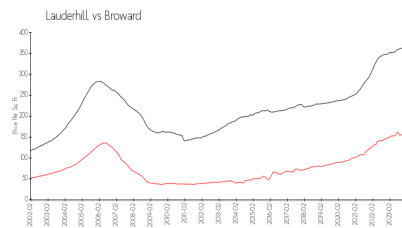

Lauderdale: \$349/sq. ft.
 Broward: \$151/sq. ft.

Inventory for Sale

| | |
|----------------|----|
| Environ Towers | 5% |
| Lauderdale | 4% |
| Broward | 3% |

Avg. Time to Close Over Last 12 Months

| | |
|----------------|---------|
| Environ Towers | 50 days |
| Lauderdale | 74 days |
| Broward | 66 days |