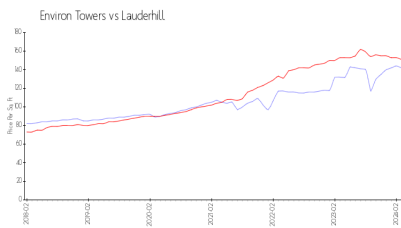

Market Information

Environ Towers: $142/sq. ft.
Lauderdale: $151/sq. ft.