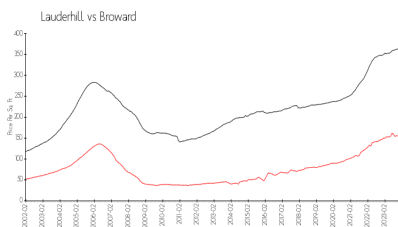

## Market Information

Garden Lakes of Inverrary (1 to 4): \$106/sq. ft.  
 Lauderdale: \$151/sq. ft.

Lauderhill: \$151/sq. ft.  
 Broward: \$349/sq. ft.