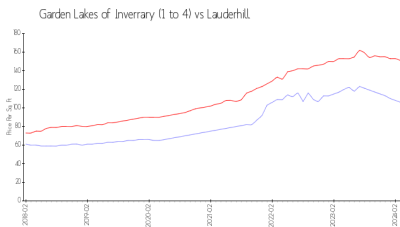

## Market Information

Garden Lakes of Inverrary (1 to 4): \$106/sq. ft.  
 Lauderdale: \$151/sq. ft.

Lauderhill: \$151/sq. ft.  
 Broward: \$349/sq. ft.